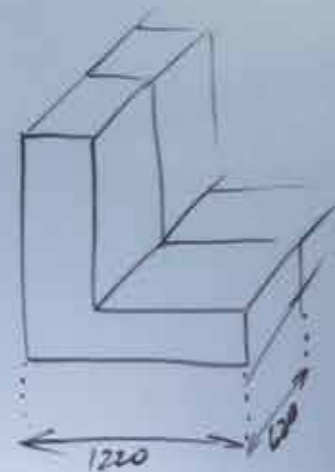

- ETCHED GLASS
- PROTECTED GLASS
- WHITE BOARD
- 15% WIRE
- DRY WIPER
- BY THE METER
- CAN APPLY
- REVERSIBLE
- AIR CHANNELS

Add Function To Your Glass

With ASLAN ETCHBOARD EBL300 your glass now becomes a functioning drywipe board.