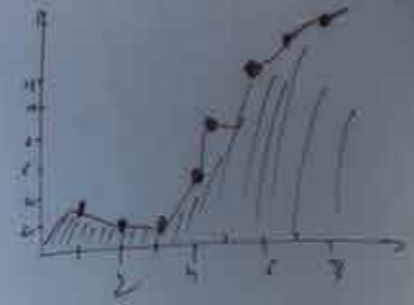

- ETCHED GLASS
- PROTECTED GLASS
- WHITE BOARD
- 15% WIRE
- DRY WIPER
- BY THE METER
- CAN APPLY
- REVERSIBLE
- AIR CHANNELS

Add Function To Your Glass

With ASLAN ETCHBOARD EBL300 your glass now becomes a functioning drywipe board.