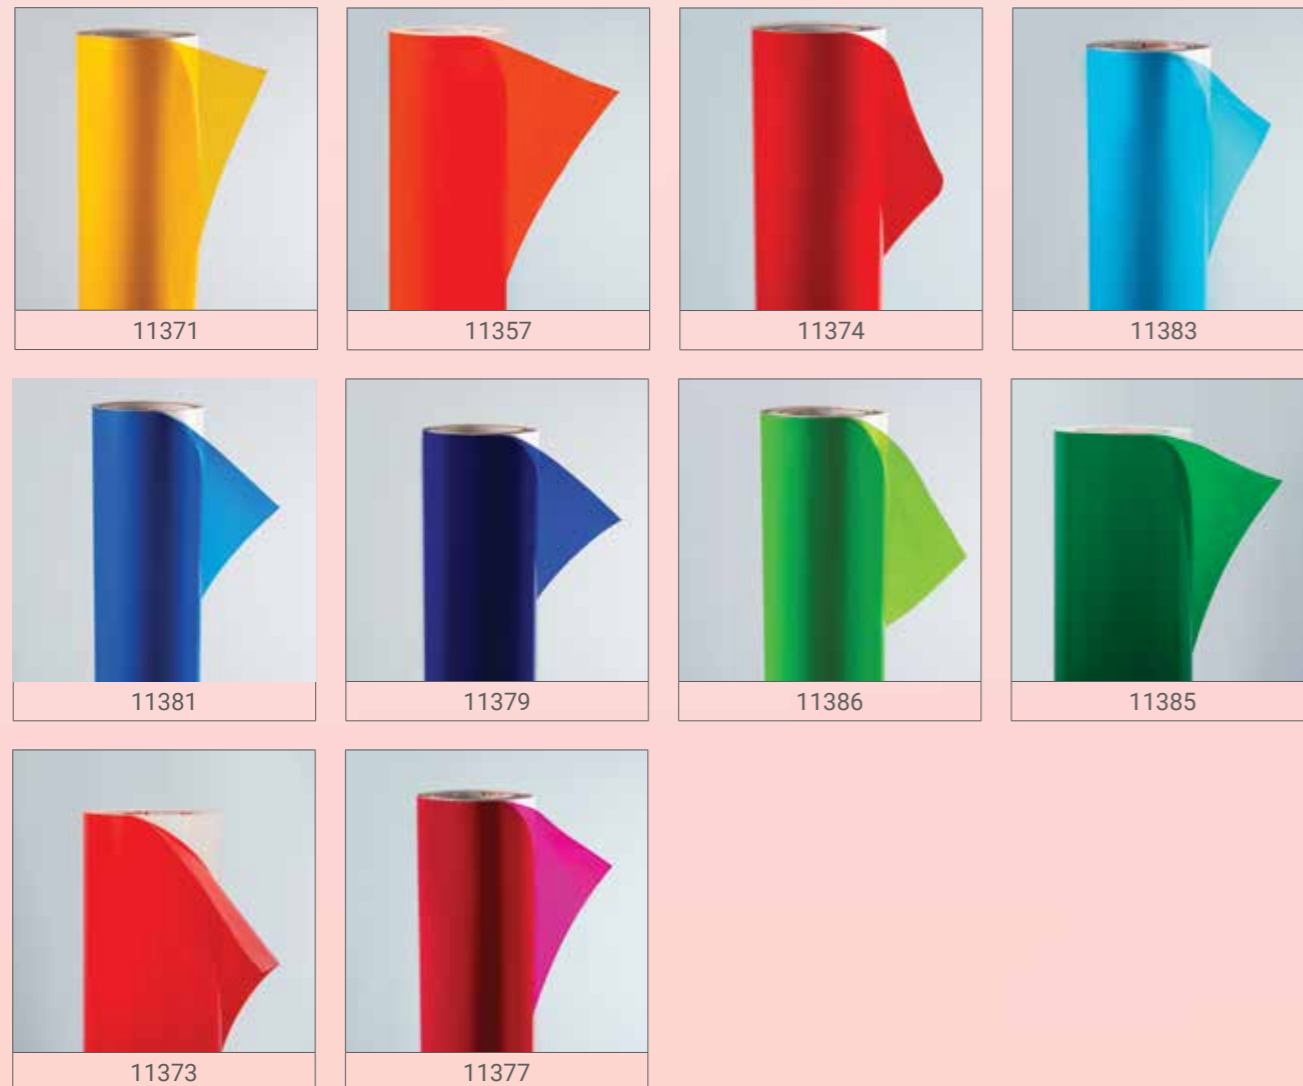

Film	Pattern Colour	Size
PVC	Gloss	1250MM X 50M
PVC	Gloss	1250MM X 1M

The coloured PVC transparent film can be plotted for creative glass designs.

This range of high quality PVC films lets you create high impact decorations on indoor and outdoor glass surfaces and performs amazingly when plotted so you can create amazing designs to your heart's content.