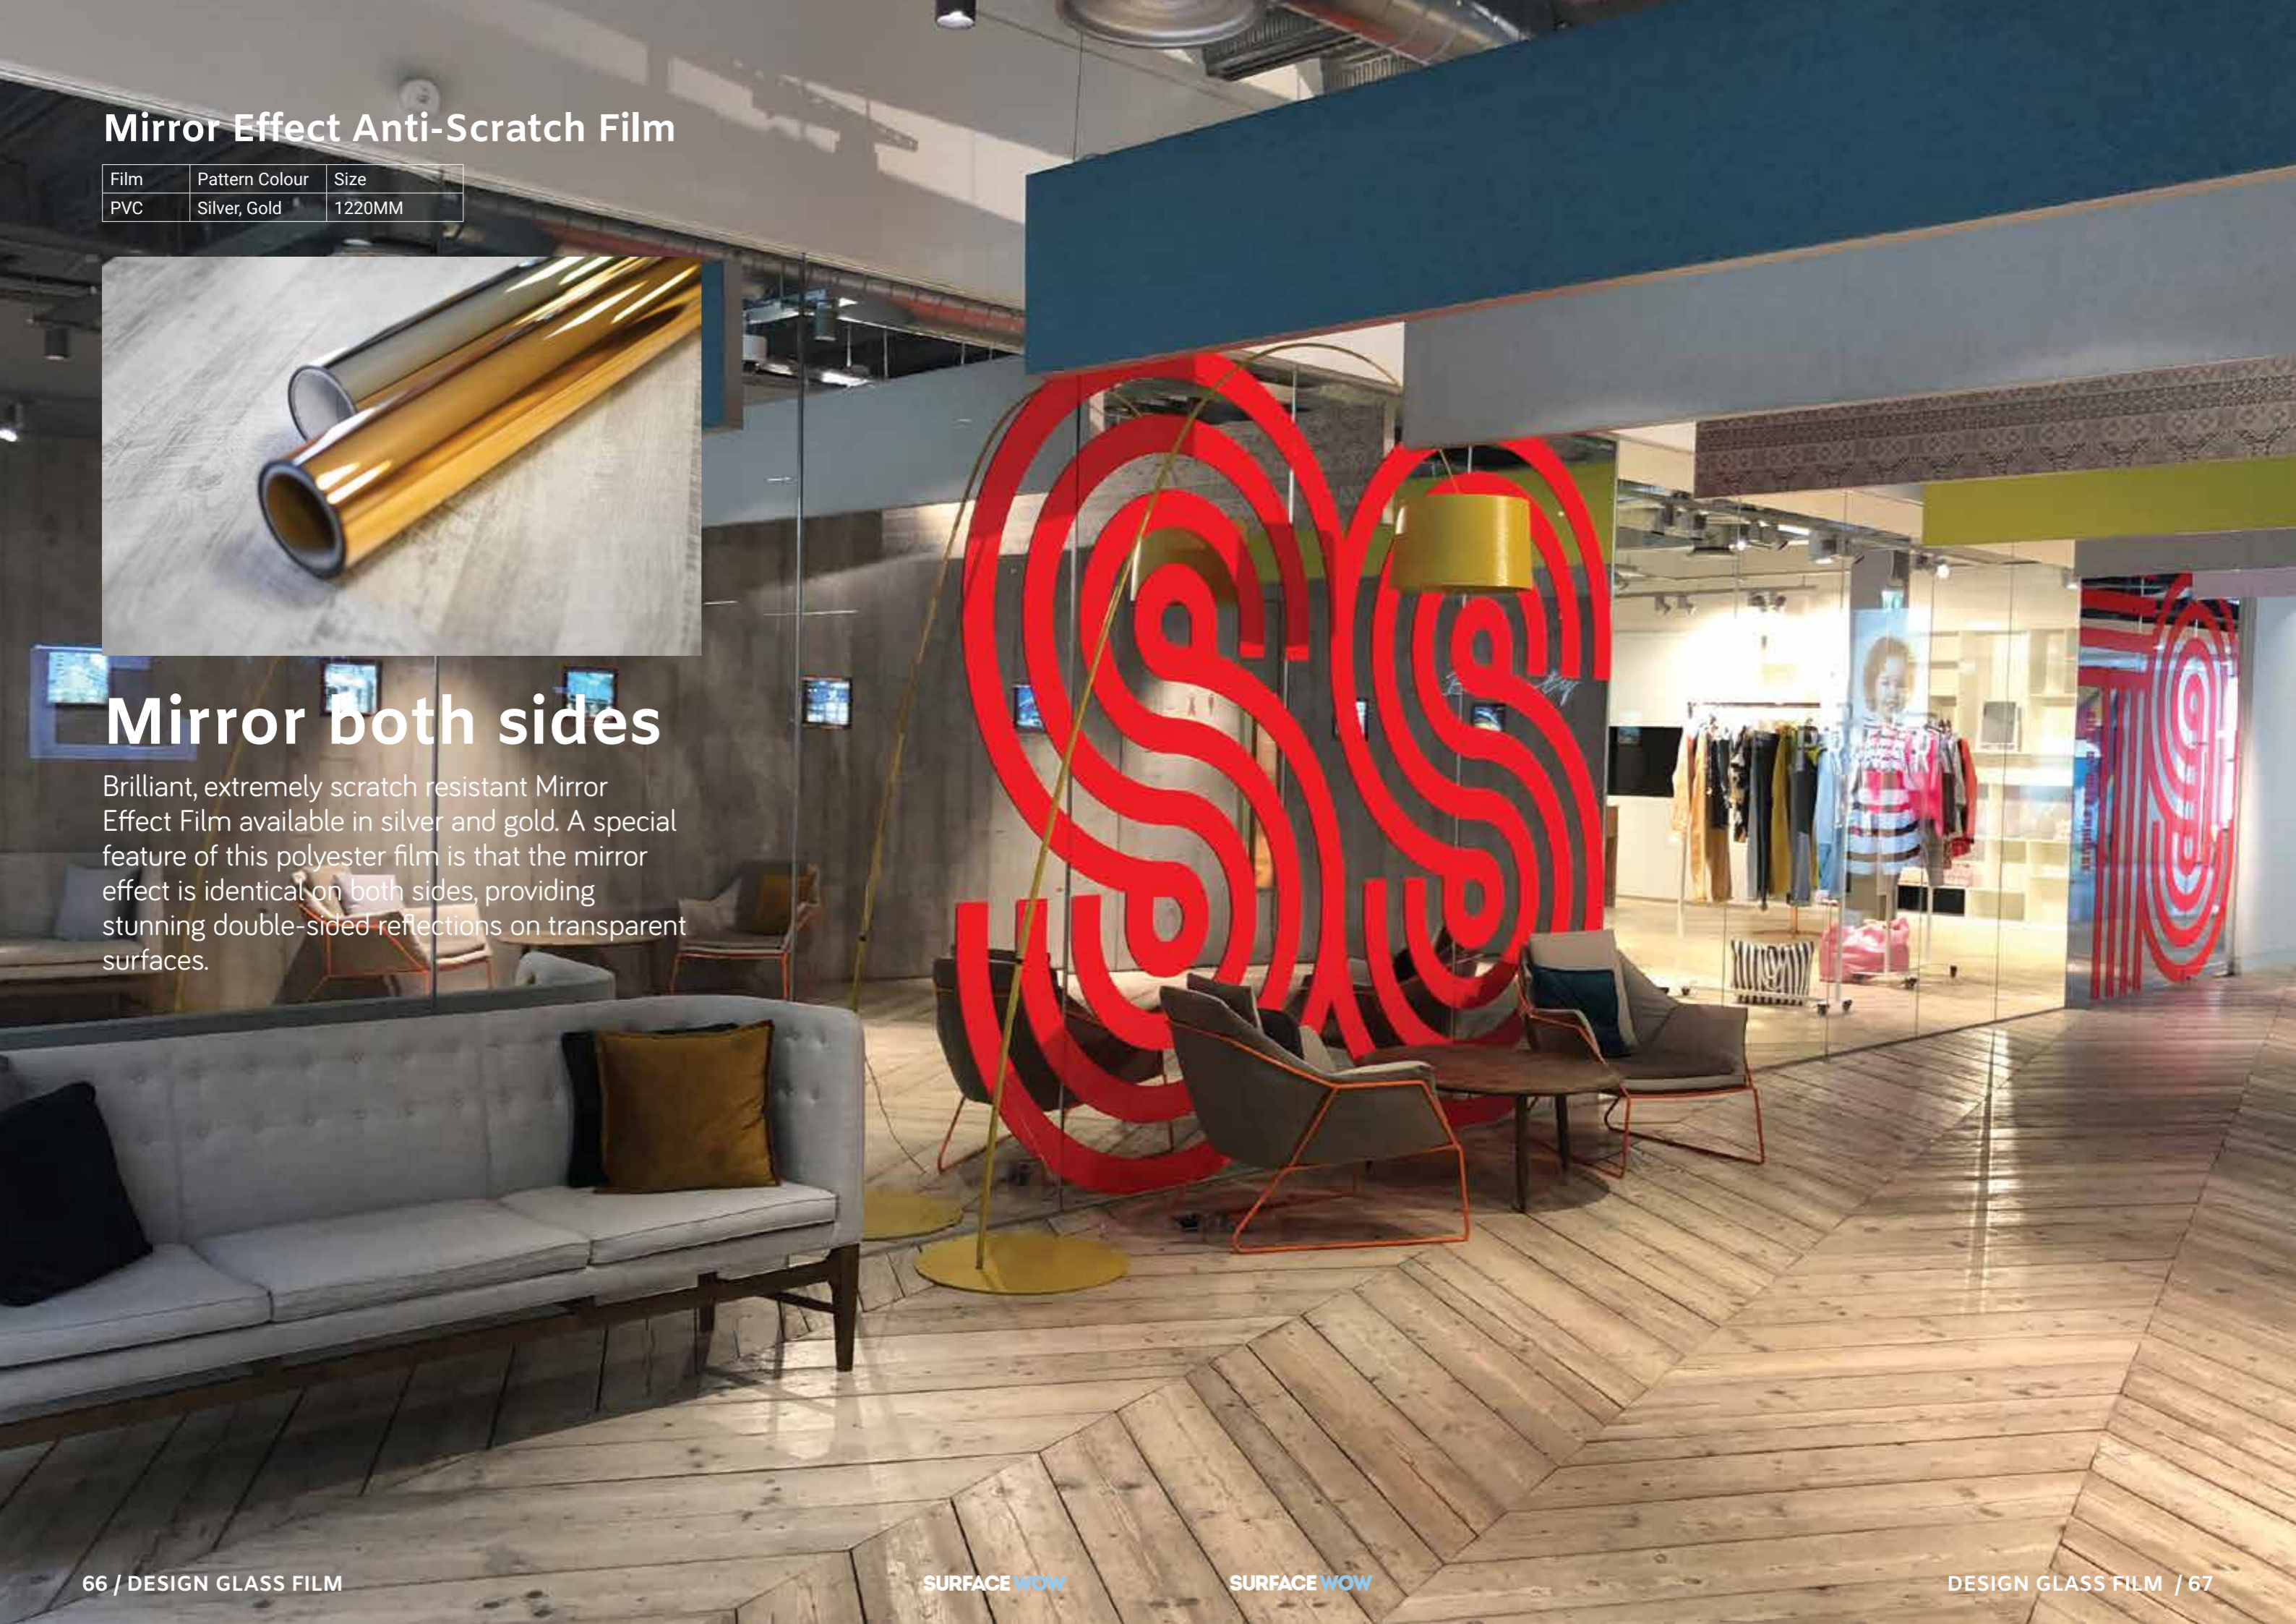

Veilish

Stylish privacy
film for glass
covering
and window
decoration

Veilish

Go beyond traditional window coverings

Explore our warm, natural fabrics to dress up your windows. Veilish can act as a self-adhesive net curtain and is the ideal non-pvc alternative to traditional architectural & decorative window films and foils.