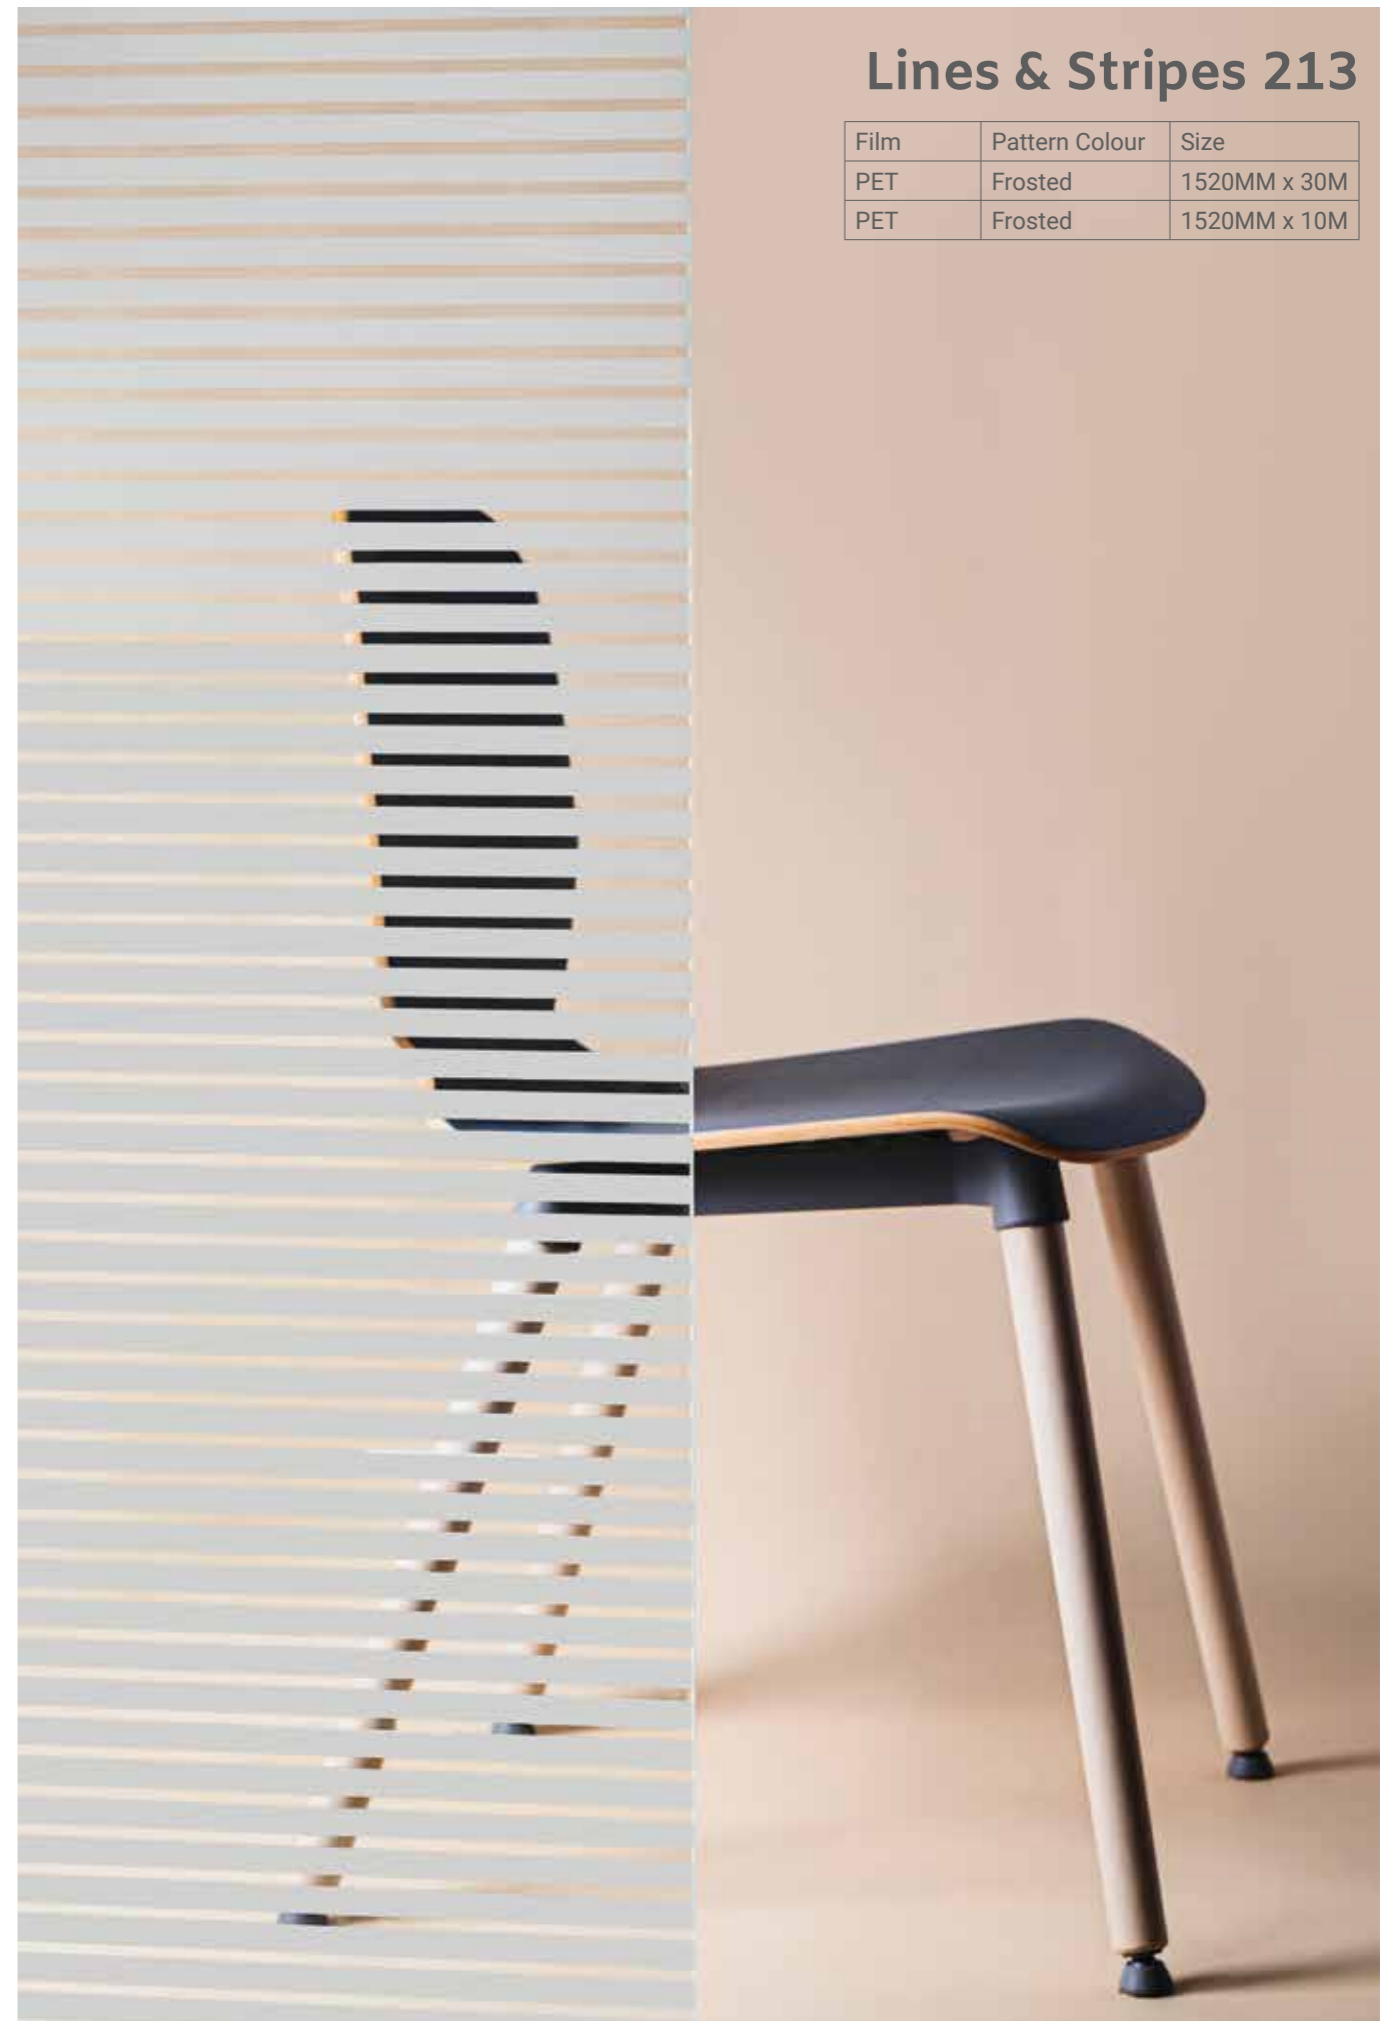

Film	Pattern Colour	Size
PET	White	1520MM x 30M
PET	White	1520MM x 10M

Lines & Stripes 212

Film	Pattern Colour	Size
PET	White	1520MM x 30M
PET	White	1520MM x 10M

Lines & Stripes 213

Film	Pattern Colour	Size
PET	Frosted	1520MM x 30M
PET	Frosted	1520MM x 10M