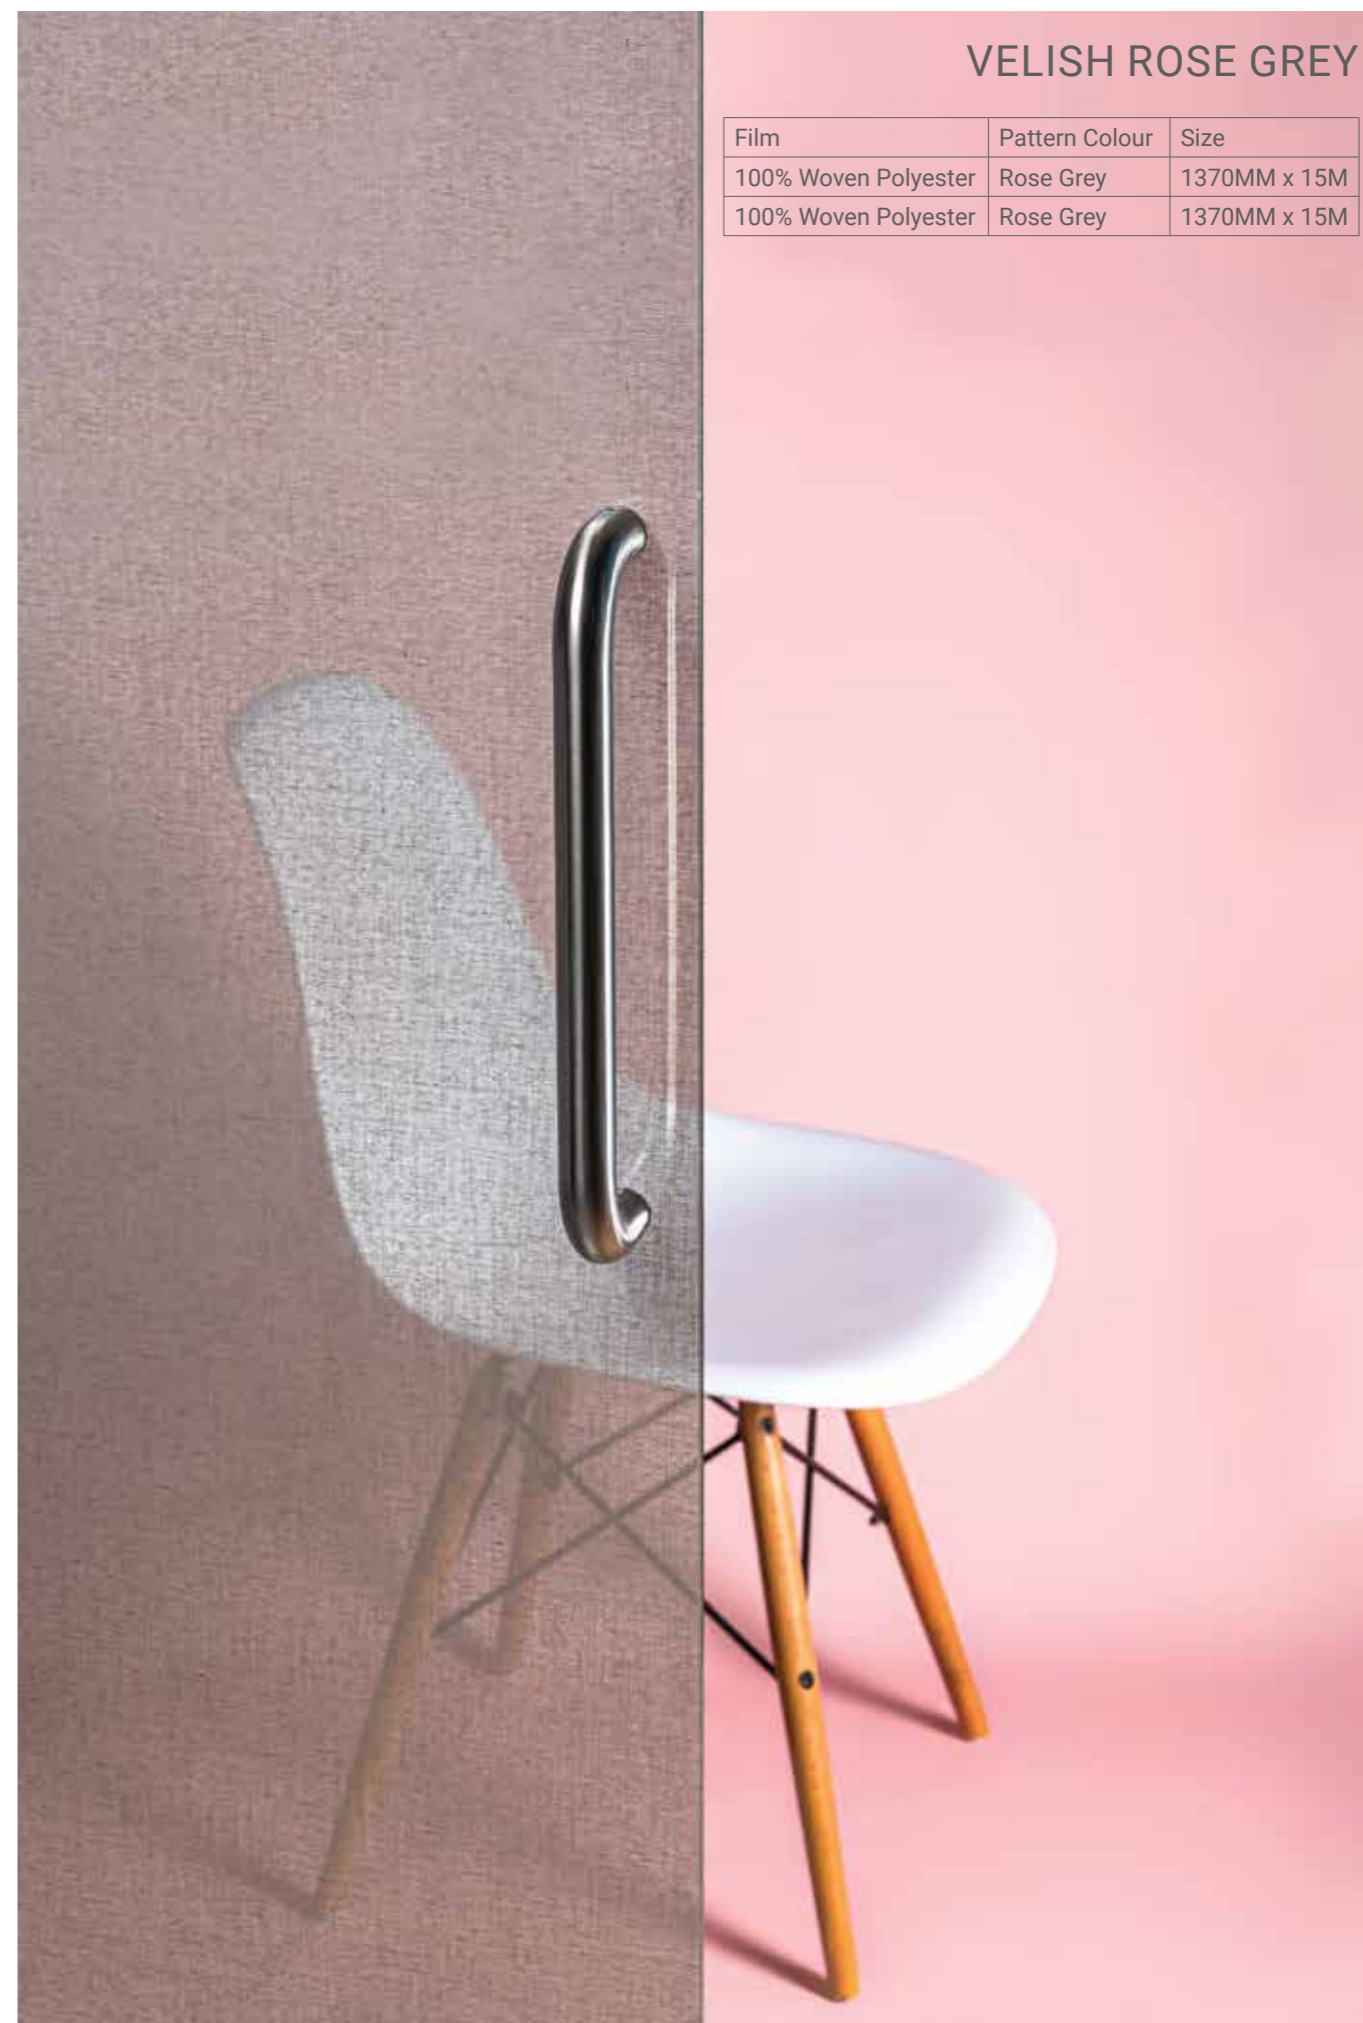

VELISH ROSE GREY

Film	Pattern Colour	Size
100% Woven Polyester	Rose Grey	1370MM x 15M
100% Woven Polyester	Rose Grey	1370MM x 15M