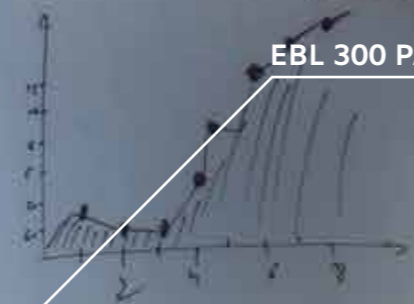

- ETCHED GLASS
- FLUORIDED GLASS
- WHITE BOARD
- 1510 WIRE
- DRA WIRE
- BY THE METER
- EASY APPLY
- DURABLE
- AIR CHANNELS